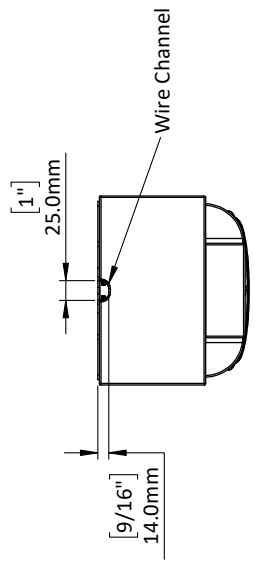

BASIC

Dimensions (HxWxD)
405 x 240 x 185mm
15.9 x 9.5 x 7.3"

Weight
9.5 kg (20.9 lbs.)

Available finishes
Piano Gloss Black, White

TECHNICAL

Enclosure Alignment
3-way acoustic suspension

Driver complement
DCP-Array: 28mm Beryllium
28mm(2) Textreme TPCD
Woofers: 180mm Textreme TPCD

Sensitivity (2pi)
88.8dB / 2.83v / 1.0m

Impedance
4Ω nominal / 3.2Ω min

Response Linearity
80 - 20kHz +/-1.5dB window

Frequency Response (-10dB)
39 - 37kHz

Typical In Room bass extension
33Hz

Recommended Amplifier Power
50 - 300W RMS

SPL capability @1m (100-20kHz)
113.6dB peak
111dB peak <2% - 2nd, 3rd Harmonics

Certification
THX Dominus, THX Ultra

DPC Array
Directivity pattern control
*USA Patent pending

TPCD
Thin Ply Carbon Diaphragms

REVISIONS		DATE
REV.	DESCRIPTION	
1	Initial Release	3/30/2021

DETAIL A
SCALE 1:2

M6 x 1mm Thread

NAME	DATE
TITLE: Sheet1	
SIZE	DWG. NO.
A	PERLISTEN_S4s_Architectural
SCALE: 1:8	REV 1
SHEET 1 OF 1	

PROPRIETARY AND CONFIDENTIAL
 THE INFORMATION CONTAINED IN THIS DRAWING IS THE SOLE PROPERTY OF PERLISTEN AUDIO, LLC. ANY REPRODUCTION OR TRANSMISSION OF PERLISTEN AUDIO, LLC IS PROHIBITED.
 DRAWING IS NOT VALIDATED BY 3D SOFTWARE (EXAMINER)