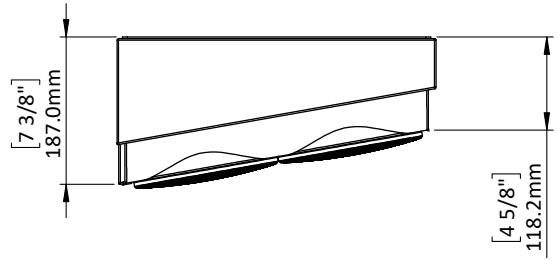

BASIC

Dimensions (HxWxD)
405 x 240 x 185mm
15.9 x 9.5 x 7.3"

Weight
9.5 kg (20.9 lbs.)

Available finishes
Piano Gloss Black, White

TECHNICAL

Enclosure Alignment
3-way acoustic suspension

Driver complement
DCP-Array: 28mm Beryllium
28mm(2) Textreme TPCD
Woofers: 180mm Textreme TPCD

SPL capability @1m (100-20kHz)
113.6dB peak
111dB peak <2% - 2nd, 3rd Harmonics

Certification
THX Dominus, THX Ultra

DPC Array
Directivity pattern control
*USA Patent pending

TPCD
Thin Ply Carbon Diaphragms

REVISIONS		DATE
REV.	DESCRIPTION	
1	Initial Release	3/30/2021

DETAIL A
SCALE 1:2

M6 x 1mm Thread

NAME	DATE
TITLE: Sheet1	
SIZE	DWG. NO.
A	PERLISTEN_S4s_Architectural
SCALE: 1:8	REV 1
SHEET 1 OF 1	

PROPRIETARY AND CONFIDENTIAL
 THE INFORMATION CONTAINED IN THIS DRAWING IS THE SOLE PROPERTY OF PERLISTEN AUDIO, LLC. ANY REPRODUCTION OR TRANSMISSION OF PERLISTEN AUDIO, LLC IS PROHIBITED.
 DRAWING IS NOT VALIDATED BY 3D SOFTWARE (EXAMINER)