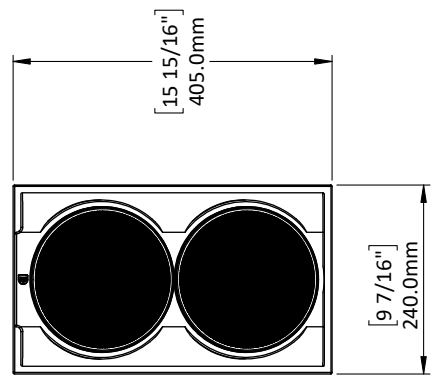

BASIC

Dimensions (HxWxD)
405 x 240 x 185mm
15.9 x 9.5 x 7.3"

Weight
9.5 kg (20.9 lbs.)

Available finishes
Piano Gloss Black, White

TECHNICAL

Enclosure Alignment
3-way acoustic suspension

Driver complement
DCP-Array: 28mm Beryllium
28mm(2) Textreme TPCD
Woofers: 180mm Textreme TPCD

SPL capability @1m (100-20kHz)
113.6dB peak
111dB peak <2% - 2nd, 3rd Harmonics

Certification
THX Dominus, THX Ultra

DPC Array
Directivity pattern control
*USA Patent pending

TPCD
Thin Ply Carbon Diaphragms

REVISIONS		DATE
REV.	DESCRIPTION	
1	Initial Release	3/30/2021

DETAIL A
SCALE 1:2

M6 x 1mm Thread

NAME	DATE
TITLE: Sheet1	
SIZE	DWG. NO.
A	PERLISTEN_S4s_Architectural
SCALE: 1:8	REV 1
SHEET 1 OF 1	

PROPRIETARY AND CONFIDENTIAL
 THE INFORMATION CONTAINED IN THIS DRAWING IS THE SOLE PROPERTY OF PERLISTEN AUDIO, LLC. ANY REPRODUCTION OR TRANSMISSION OF PERLISTEN AUDIO, LLC IS PROHIBITED.
 DRAWING IS NOT VALIDATED BY 3D SOFTWARE (EXAMINER)