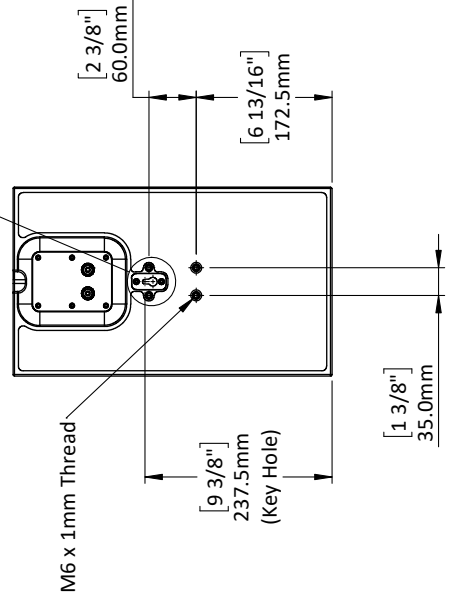

BASIC

Dimensions (HxWxD)
405 x 240 x 185mm
15.9 x 9.5 x 7.3"

Weight
9.5 kg (20.9 lbs.)

Available finishes
Piano Gloss Black, White

TECHNICAL

Enclosure Alignment
3-way acoustic suspension

Driver complement
DCP-Array: 28mm Beryllium
28mm(2) Textreme TPCD
Woofers: 180mm Textreme TPCD

Sensitivity (2pi)
88.8dB / 2.83v / 1.0m

Impedance
4Ω nominal / 3.2Ω min

Response Linearity
80 - 20kHz +/-1.5dB window

Frequency Response (-10dB)
39 - 37kHz

Typical In Room bass extension
33Hz

Recommended Amplifier Power
50 - 300W RMS

SPL capability @1m (100-20kHz)
113.6dB peak
111dB peak <2% - 2nd, 3rd Harmonics

Certification
THX Dominus, THX Ultra

DPC Array
Directivity pattern control
*USA Patent pending

TPCD
Thin Ply Carbon Diaphragms

REVISIONS		DATE
REV.	DESCRIPTION	
1	Initial Release	3/30/2021

DETAIL A
SCALE 1:2

M6 x 1mm Thread

NAME	DATE
TITLE: Sheet1	
SIZE	DWG. NO.
A	PERLISTEN_S4s_Architectural
SCALE: 1:8	REV 1
SHEET 1 OF 1	

PROPRIETARY AND CONFIDENTIAL
 THE INFORMATION CONTAINED IN THIS DRAWING IS THE SOLE PROPERTY OF PERLISTEN AUDIO, LLC. ANY REPRODUCTION OR TRANSMISSION OF PERLISTEN AUDIO, LLC IS PROHIBITED.
 DRAWING IS NOT VALIDATED BY 3D SOFTWARE (EXAMINER)