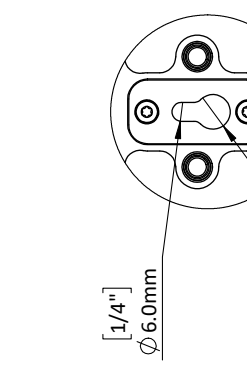

BASIC

Dimensions (HxWxD)
405 x 240 x 185mm
15.9 x 9.5 x 7.3"

Weight
9.5 kg (20.9 lbs.)

Available finishes
Piano Gloss Black, White

TECHNICAL

Enclosure Alignment
3-way acoustic suspension

Driver complement
DCP-Array: 28mm Beryllium
28mm(2) Textreme TPCD
Woofers: 180mm Textreme TPCD

SPL capability @1m (100-20kHz)
113.6dB peak
111dB peak <2% - 2nd, 3rd Harmonics

Certification
THX Dominus, THX Ultra

DPC Array
Directivity pattern control
*USA Patent pending

TPCD
Thin Ply Carbon Diaphragms

REVISIONS		DATE
REV.	DESCRIPTION	
1	Initial Release	3/30/2021

DETAIL A
SCALE 1:2

M6 x 1mm Thread

NAME	DATE
TITLE: Sheet1	
SIZE	DWG. NO.
A	PERLISTEN_S4s_Architectural
SCALE: 1:8	REV 1
SHEET 1 OF 1	

PROPRIETARY AND CONFIDENTIAL
 THE INFORMATION CONTAINED IN THIS DRAWING IS THE SOLE PROPERTY OF PERLISTEN AUDIO, LLC. ANY REPRODUCTION OR TRANSMISSION OF PERLISTEN AUDIO, LLC IS PROHIBITED.
 DRAWING IS NOT VALIDATED BY 3D SOFTWARE (EXAMINER)