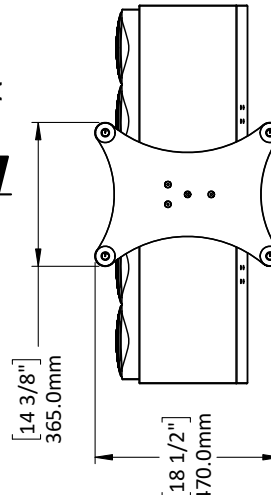

REVISIONS		DATE
REV.	DESCRIPTION	DATE
1	Initial Release	3/30/2021
2	Added grill and terminal dimensions	4/1/2021

NAME	DATE	 PERLISTEN AUDIO, LLC
TITLE:		SIZE DWG. NO. A PERLISTEN-S7c_Architectural REV 2
Sheet1		
SCALE: 1:16		SHEET 1 OF 1