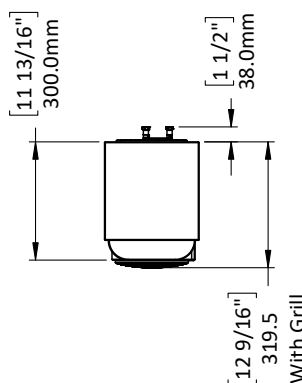

REVISIONS		DATE
REV.	DESCRIPTION	DATE
1	Initial Release	3/30/2021
2	Added grill and terminal dimensions	4/1/2021

NAME	DATE	 PERLISTEN AUDIO, LLC
TITLE:		SIZE DWG. NO. A PERLISTEN-S7c_Architectural REV 2
Sheet1		
SCALE: 1:16		SHEET 1 OF 1