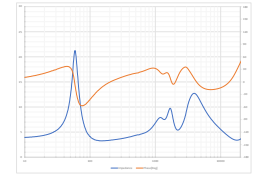

Horizontal Directivity

Vertical Directivity

Impedance

MODEL S7c

TECHNICAL SPECIFICATIONS

Sharing the same driver compliment as our flagship S7T, this speaker makes the perfect choice for where the highest performance theater is desired. Featuring our proprietary DPC-Array controlling Mid/High frequencies, centered by our finest 28mm Beryllium dome and dual 28mm TPCD ultra-lightweight domes. This array delivers amazing accuracy, smoothness and directivity control to handle the critical vocal range and delicate treble. All S-Series speakers share the same DPC-Array and benefit from our unique timbre matching technique across the entire product line. Custom bass drivers made from TPCD deliver unparalleled dynamic range and musical finesse. The Perlisten S-Series speakers also have the distinguished honor to be the world's first and only loudspeakers to be certified for THX Dominus - their highest. rating.

BASIC

Dimensions (HxWxD)

960 x 240 x 400mm
37.8 x 9.5 x 15.7"

Weight

33.5 kg (74 lbs.)

Available finishes

Piano black, Gloss white
Custom finishes available

TECHNICAL