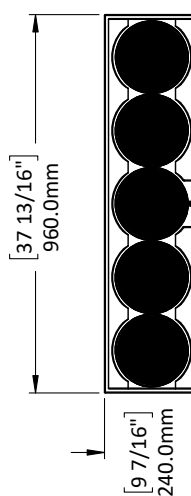

REVISIONS		DATE
REV.	DESCRIPTION	DATE
1	Initial Release	3/30/2021
2	Added grill and terminal dimensions	4/1/2021

NAME	DATE	 PERLISTEN AUDIO, LLC
TITLE:		SIZE DWG. NO. A PERLISTEN-S7c_Architectural REV 2
Sheet1		
SCALE: 1:16		SHEET 1 OF 1