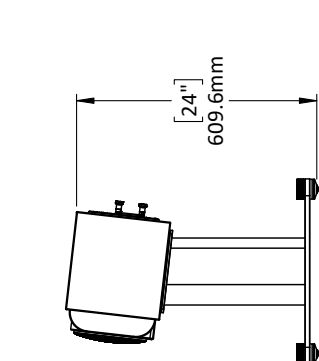

REVISIONS		DATE
REV.	DESCRIPTION	DATE
1	Initial Release	3/30/2021
2	Added grill and terminal dimensions	4/1/2021

NAME	DATE	 PERLISTEN AUDIO, LLC
TITLE:		SIZE DWG. NO. A PERLISTEN-S7c_Architectural REV 2
Sheet1		
SCALE: 1:16		SHEET 1 OF 1