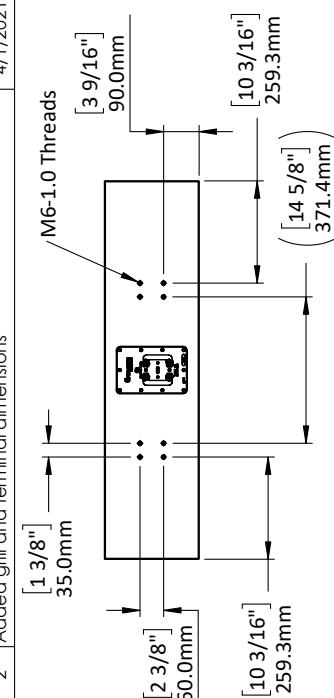

REVISIONS		DATE
REV.	DESCRIPTION	DATE
1	Initial Release	3/30/2021
2	Added grill and terminal dimensions	4/1/2021

NAME	DATE	 PERLISTEN AUDIO, LLC
TITLE:		SIZE DWG. NO. A PERLISTEN-S7c_Architectural REV 2
Sheet1		
SCALE: 1:16		SHEET 1 OF 1