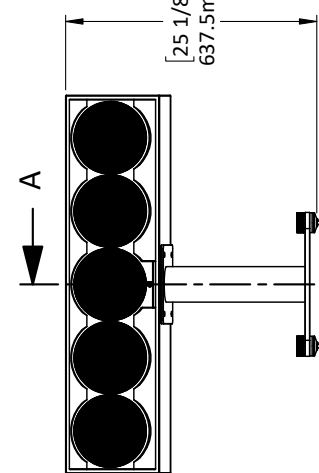

REVISIONS		DATE
REV.	DESCRIPTION	DATE
1	Initial Release	3/30/2021
2	Added grill and terminal dimensions	4/1/2021

NAME	DATE	 PERLISTEN AUDIO, LLC
TITLE:		SIZE DWG. NO. A PERLISTEN-S7c_Architectural REV 2
Sheet1		
SCALE: 1:16		SHEET 1 OF 1